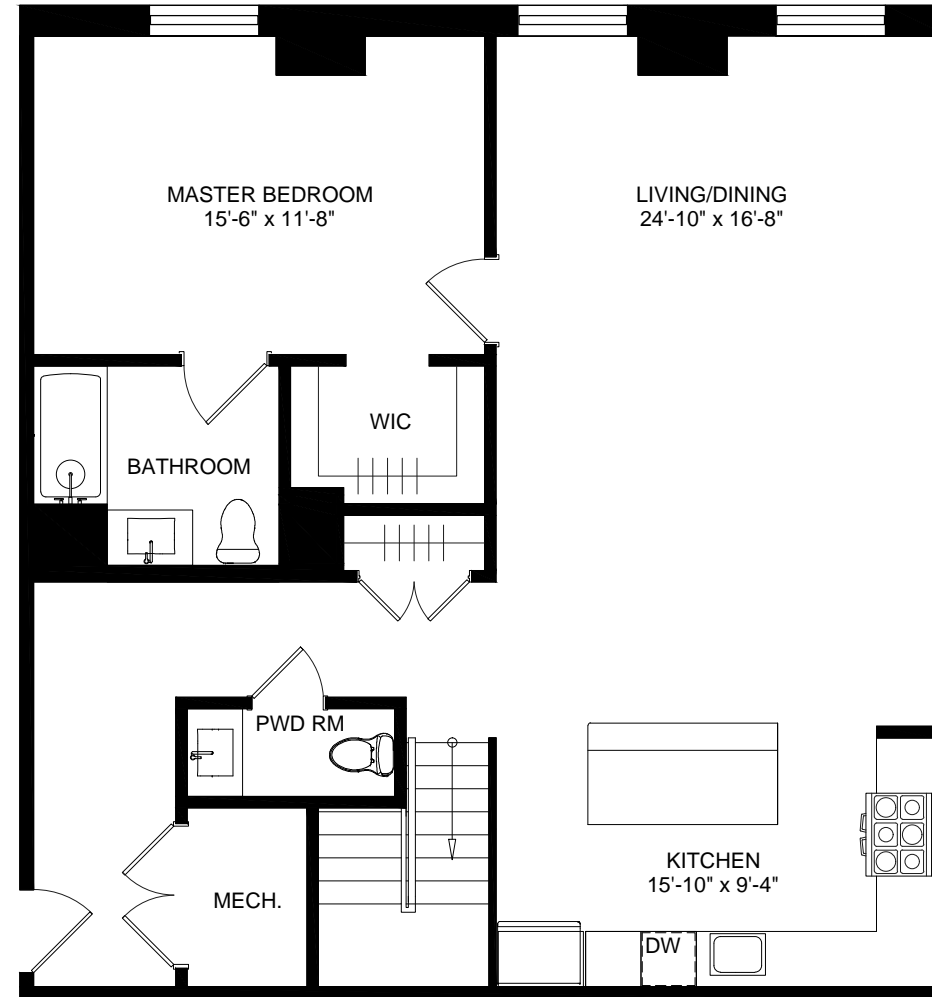

Soho Lofts

273 16TH ST. JERSEY CITY, NJ 07310
855-LOFTS-JC | SOHOLOFTSJC.COM

TH02

3 BEDROOM | DEN | 4.5 BATHROOM
FLOORS 1, MEZZ
2371 SQ. FT.

GROUND FLOOR

MEZZANINE FLOOR

NOTES: _____