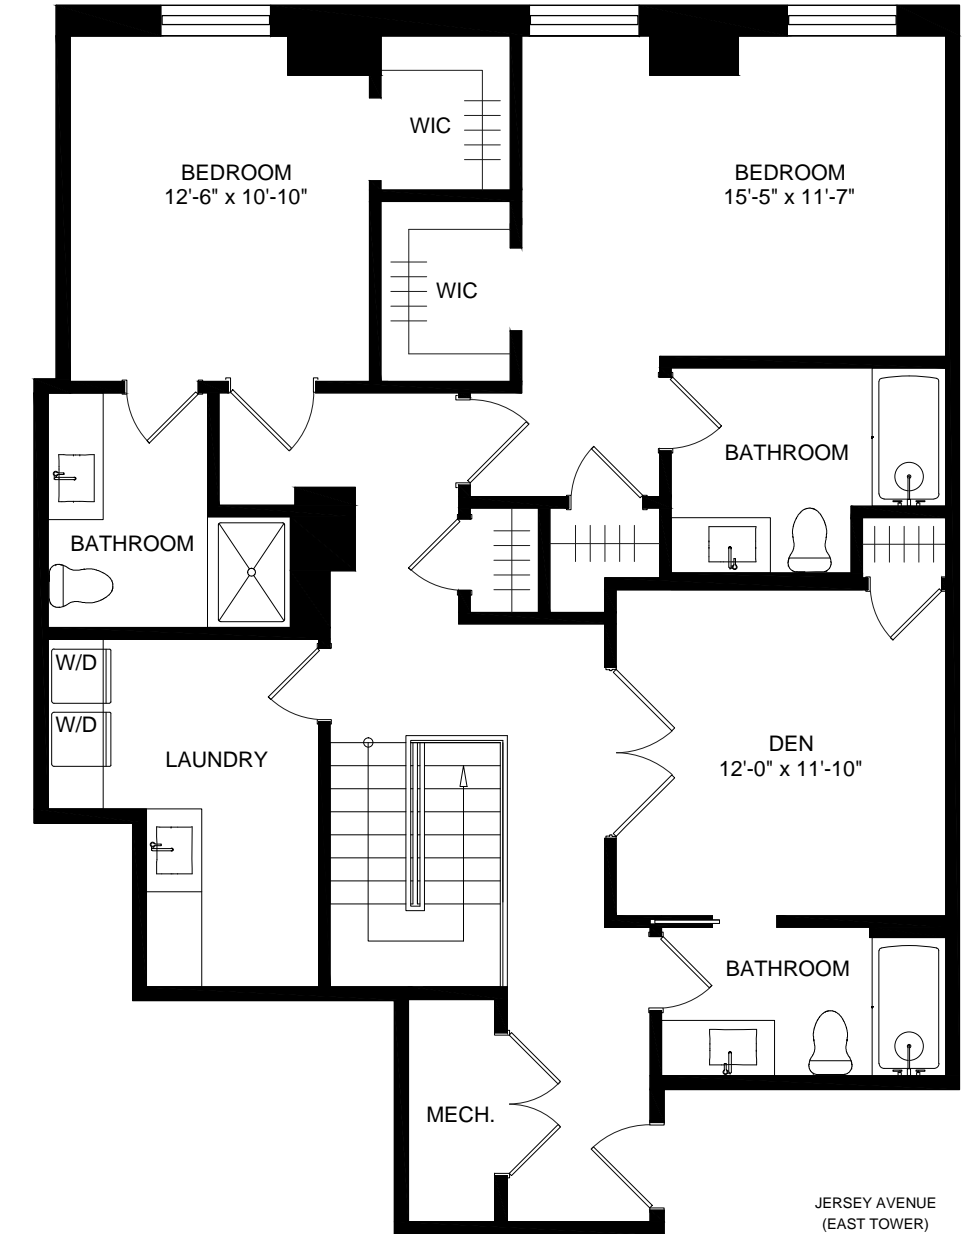

Soho Lofts

273 16TH ST. JERSEY CITY, NJ 07310
855-LOFTS-JC | SOHOLOFTSJC.COM

TH02

3 BEDROOM | DEN | 4.5 BATHROOM
FLOORS 1, MEZZ
2371 SQ. FT.

GROUND FLOOR

MEZZANINE FLOOR

NOTES: _____